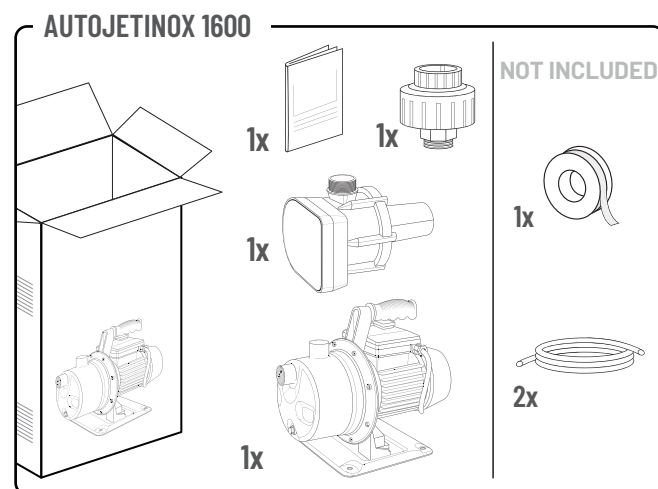

IRRIGATION AUTOMATIC PUMPS

253PB950 10_2018

3a

4

3b