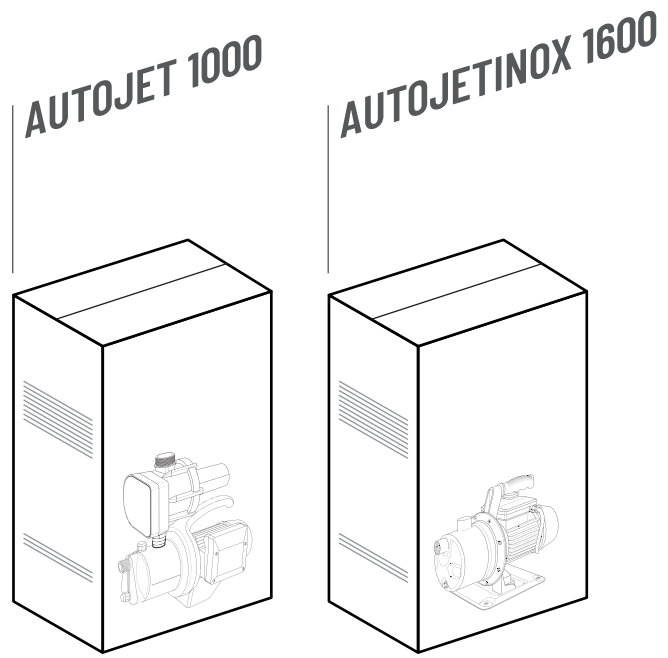

IRRIGATION AUTOMATIC PUMPS

253PB950 10_2018

3a

4

3b