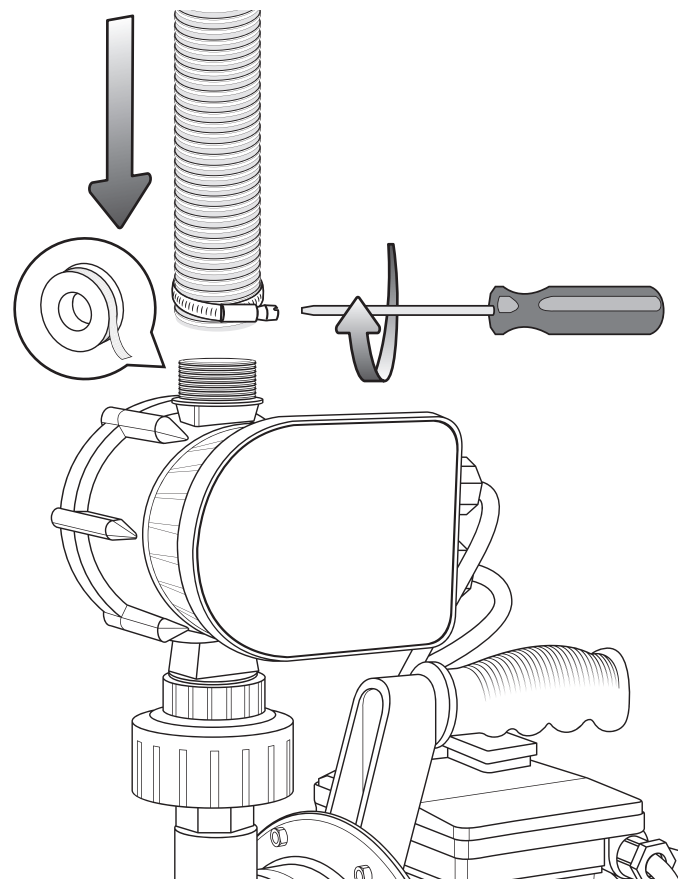

IRRIGATION AUTOMATIC PUMPS

253PB950 10_2018

3a

4

3b