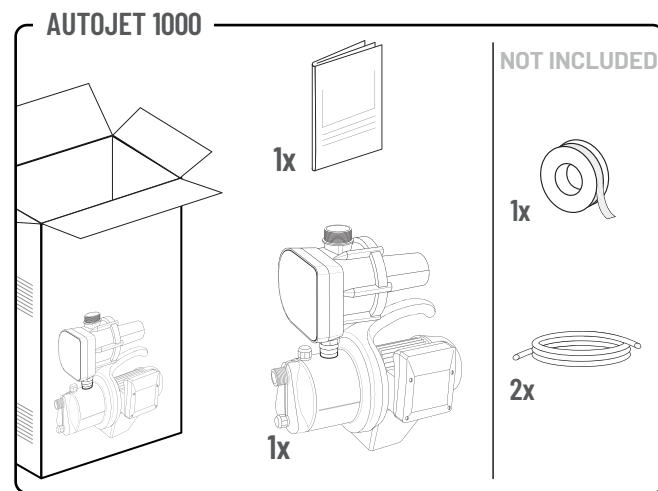

IRRIGATION AUTOMATIC PUMPS

253PB950 10_2018

3a

4

3b