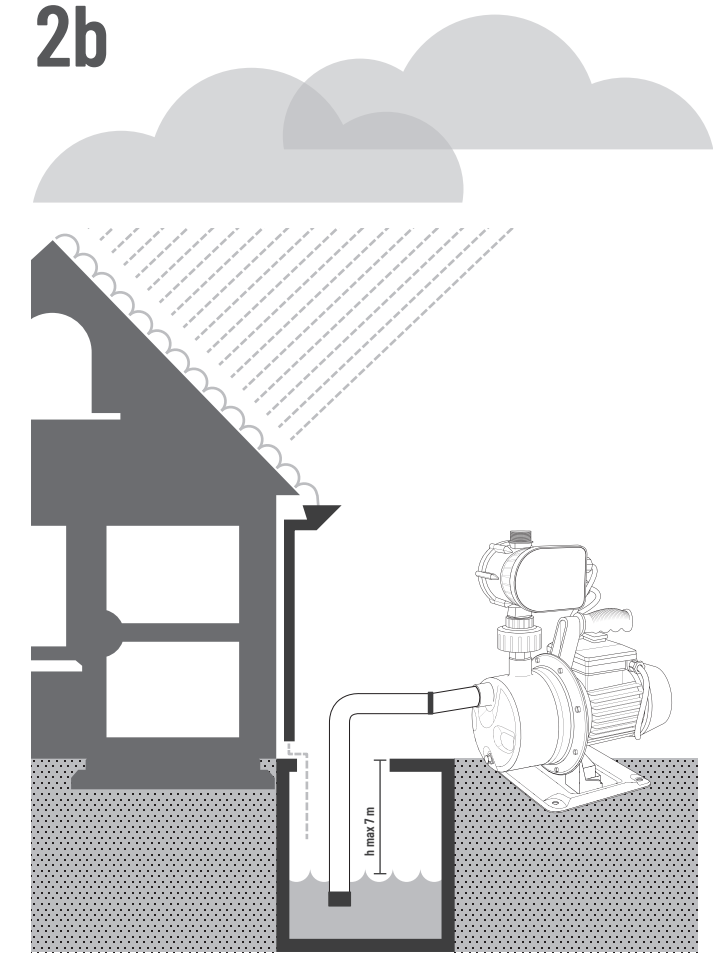

IRRIGATION AUTOMATIC PUMPS

253PB950 10_2018

3a

4

3b