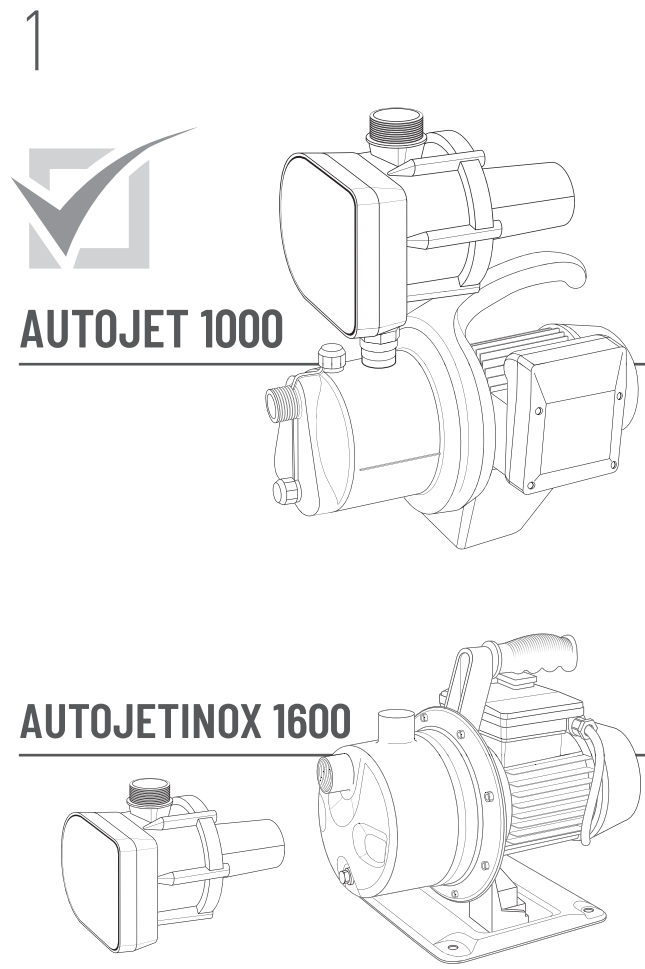

IRRIGATION AUTOMATIC PUMPS

253PB950 10_2018

3a

4

3b