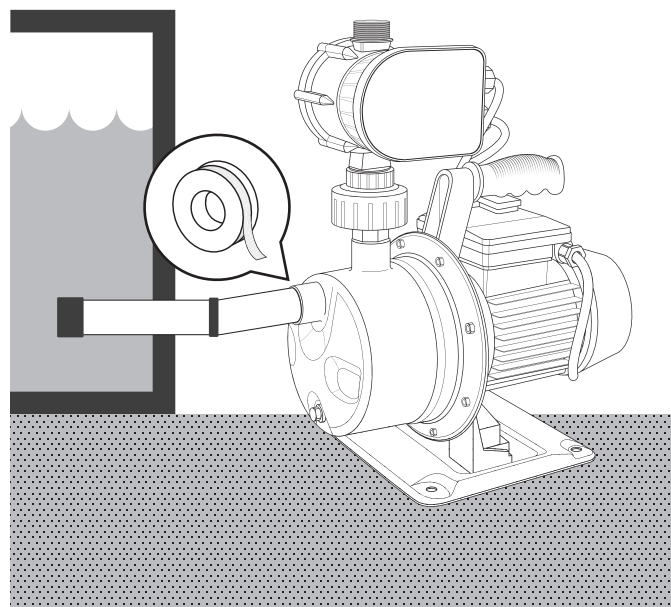

IRRIGATION AUTOMATIC PUMPS

253PB950 10_2018

3a

4

3b