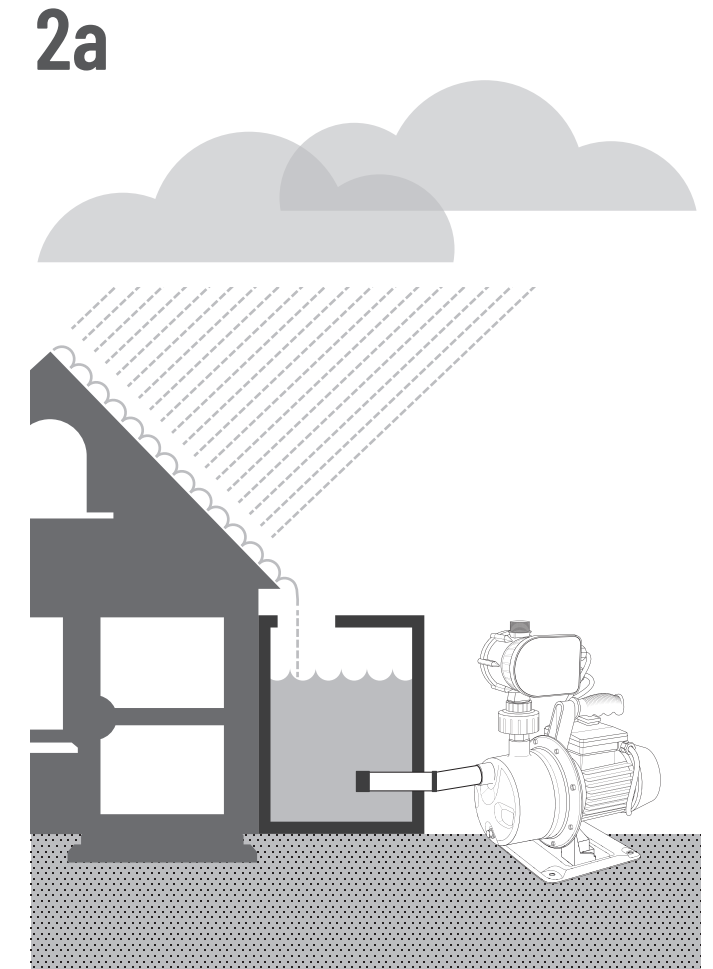

IRRIGATION AUTOMATIC PUMPS

253PB950 10_2018

3a

4

3b