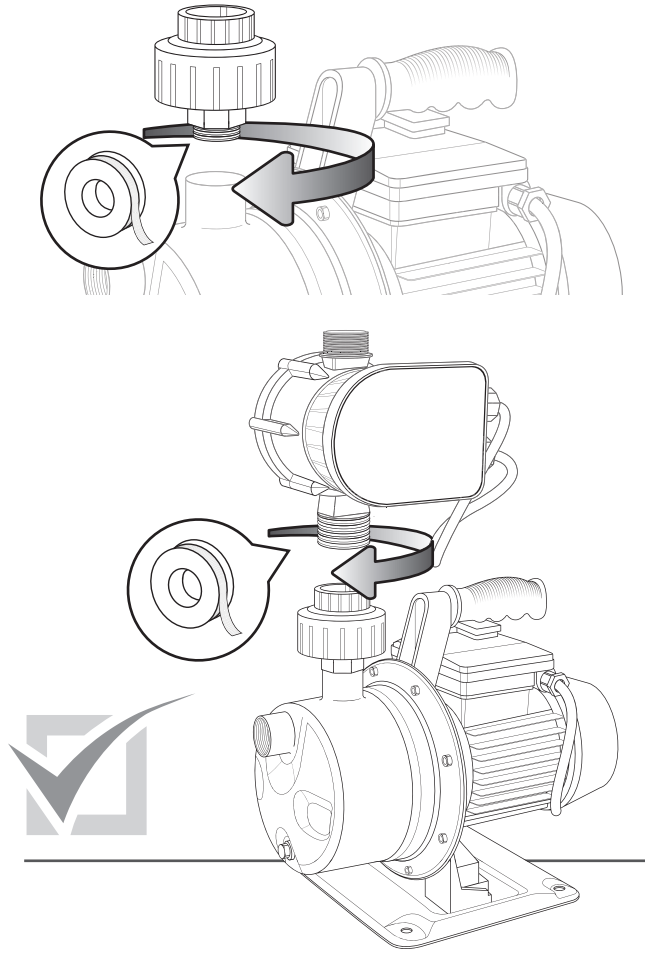

IRRIGATION AUTOMATIC PUMPS

253PB950 10_2018

3a

4

3b