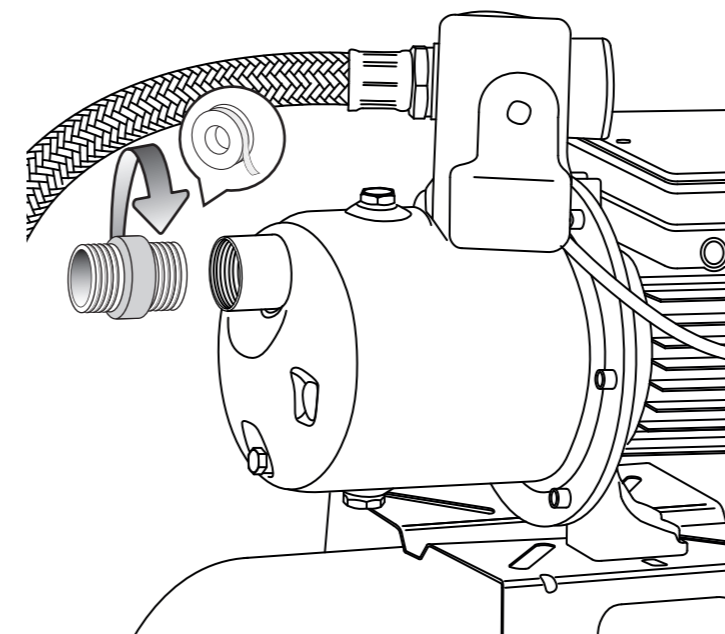

**PRESSURIZATION
AUTOMATIC PUMPS**

253PB990 Ed.10/2021

WATERPRESS 750
WATERPRESS 1000
WATERPRESS 1500
WATERPRESS INOX 1000
WATERPRESS INOX 1600
WATERPRESS INOX 1000 LOGIC DROP
EVO-MULTIPRESS 340 SX LOGIC SAFE
EVO-MULTIPRESS 340 SX DIGIPRESS

GARDENPRESS 50L
EVO-MULTIPRESS 340
50 LOGIC SAFE
EVO-MULTIPRESS 340
50 DIGIPRESS

WATERPRESS 750 - WATERPRESS 1000 - WATERPRESS 1500 - WATERPRESS INOX 1000
WATERPRESS INOX 1600 WATERPRESS INOX 1000 LOGIC DROP
EVO-MULTIPRESS 340 SX LOGIC SAFE - EVO-MULTIPRESS 340 SX DIGIPRESS

EVO-MULTIPRESS 340 50LOGIC SAFE
EVO-MULTIPRESS 340 50 DIGIPRESS - GARDENPRESS 50L

1a

1b

2

3