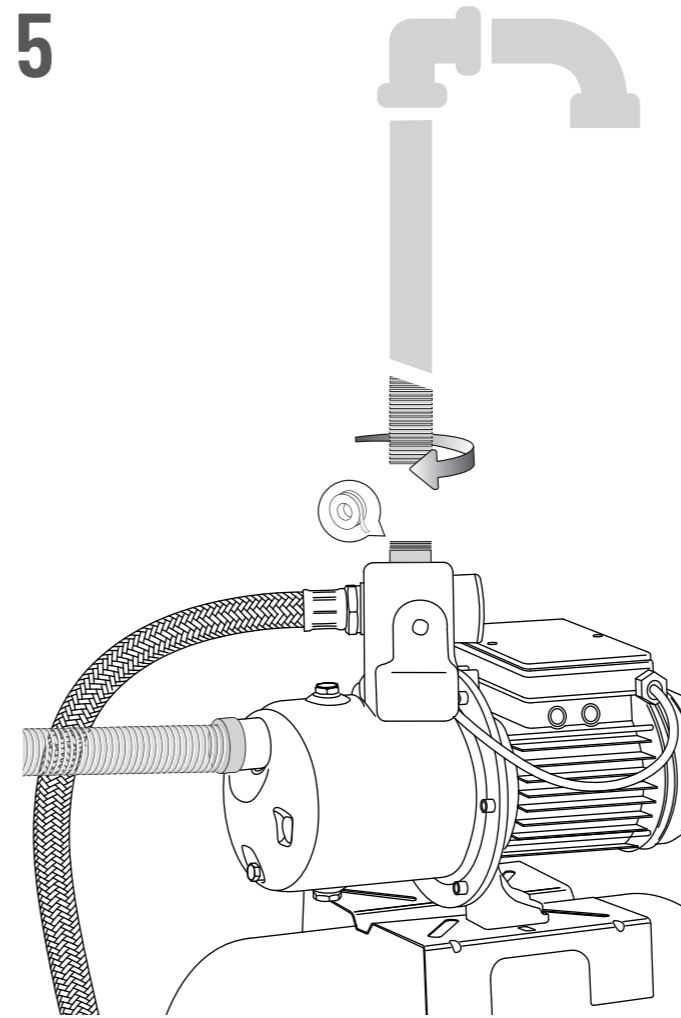

6

7

8 WATERPRESS INOX 1000 LOGIC DROP: