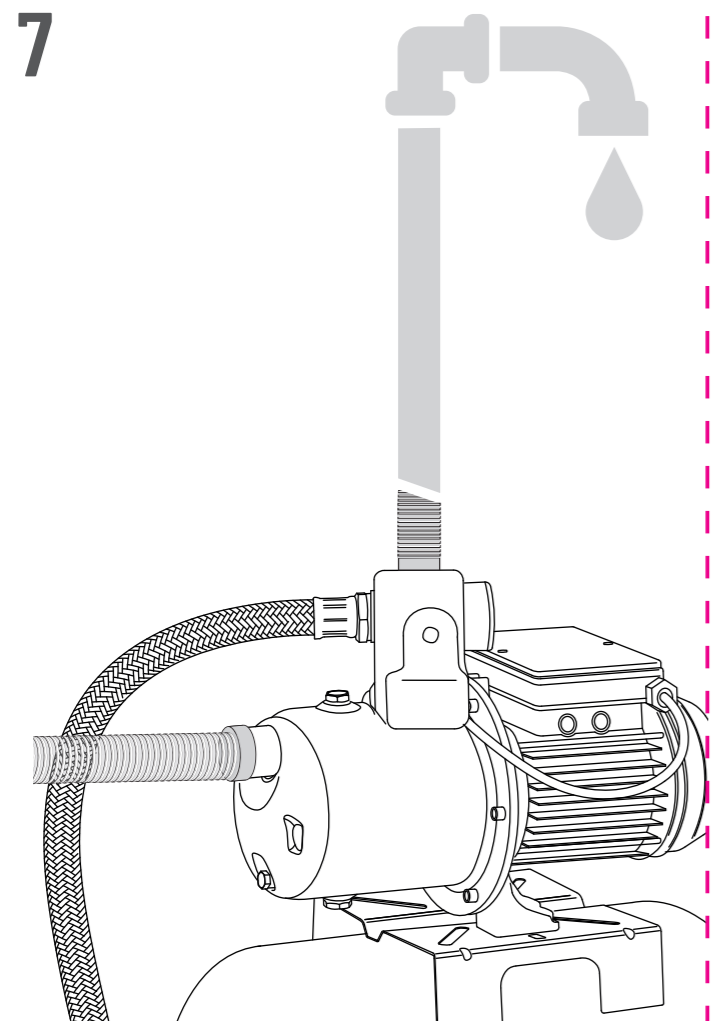

6

7

8 WATERPRESS INOX 1000 LOGIC DROP: