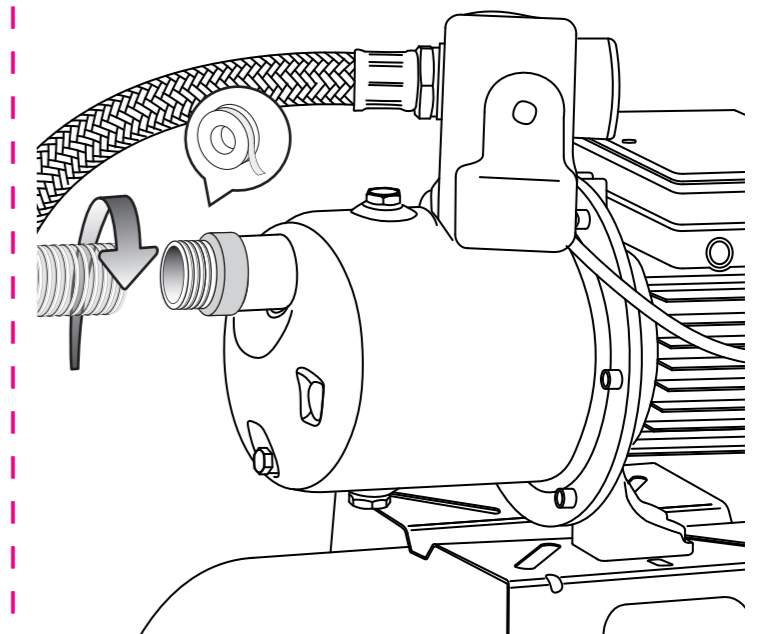

**PRESSURIZATION
AUTOMATIC PUMPS**

253PB990 Ed.10/2021

WATERPRESS 750
WATERPRESS 1000
WATERPRESS 1500
WATERPRESS INOX 1000
WATERPRESS INOX 1600
WATERPRESS INOX 1000 LOGIC DROP
EVO-MULTIPRESS 340 SX LOGIC SAFE
EVO-MULTIPRESS 340 SX DIGIPRESS

GARDENPRESS 50L
EVO-MULTIPRESS 340
50 LOGIC SAFE
EVO-MULTIPRESS 340
50 DIGIPRESS

WATERPRESS 750 - WATERPRESS 1000 - WATERPRESS 1500 - WATERPRESS INOX 1000
WATERPRESS INOX 1600 WATERPRESS INOX 1000 LOGIC DROP
EVO-MULTIPRESS 340 SX LOGIC SAFE - EVO-MULTIPRESS 340 SX DIGIPRESS

EVO-MULTIPRESS 340 50LOGIC SAFE
EVO-MULTIPRESS 340 50 DIGIPRESS - GARDENPRESS 50L

1a

1b

2

3