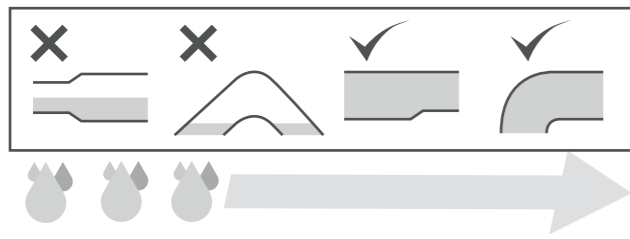

4a

4b

5

6

7

8 WATERPRESS INOX 1000 LOGIC DROP: