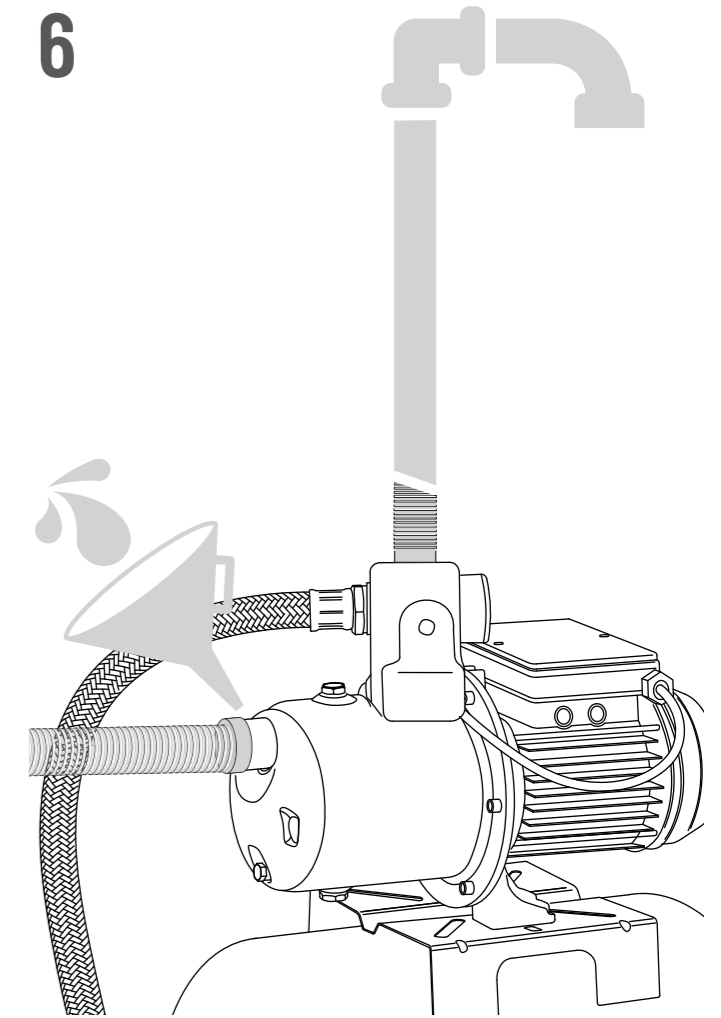

6

7

8 WATERPRESS INOX 1000 LOGIC DROP: