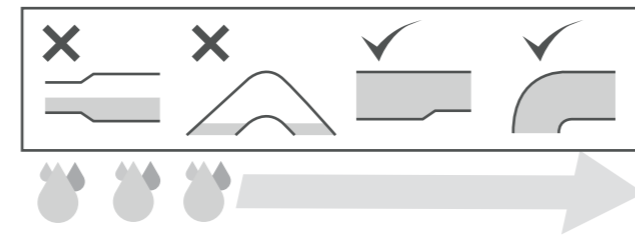

4a

4b

5

6

7

8 WATERPRESS INOX 1000 LOGIC DROP: