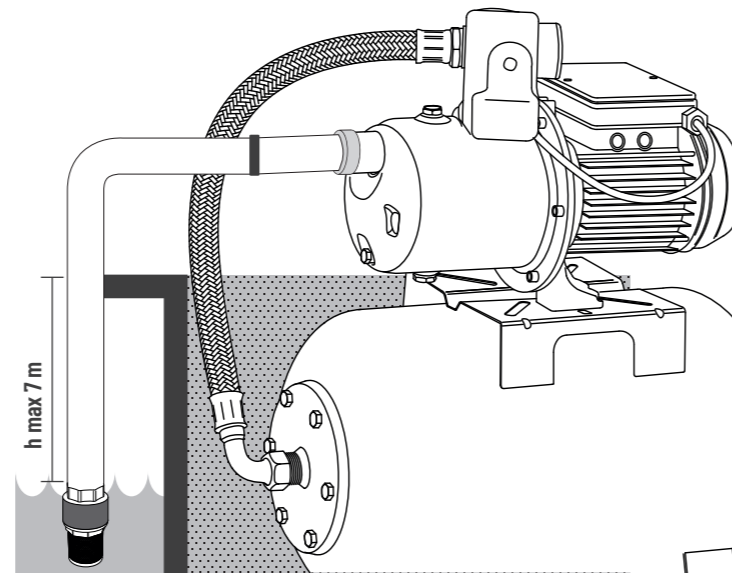

4a

4b

5

6

7

8 WATERPRESS INOX 1000 LOGIC DROP: