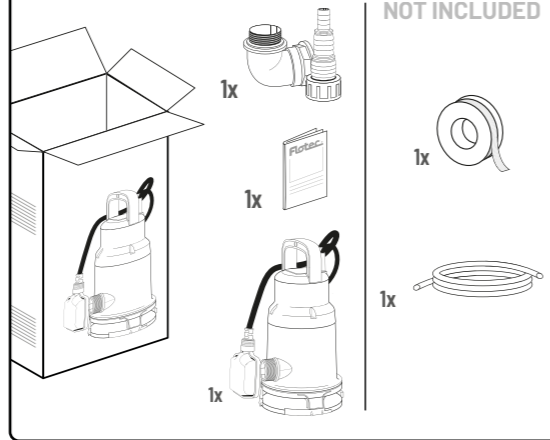

DRAINAGE
CLEAR WATER PUMPS

253PC000 10_2018

VIP 130/6
VIP 180/7

COMPAC 150
COMPAC 200

VIP 130/6 - VIP 180/7

1

2

3

VIP 130/6 - VIP 180/7

COMPAC 150 - COMPAC 200

1

2

3

COMPAC 150 - COMPAC 200