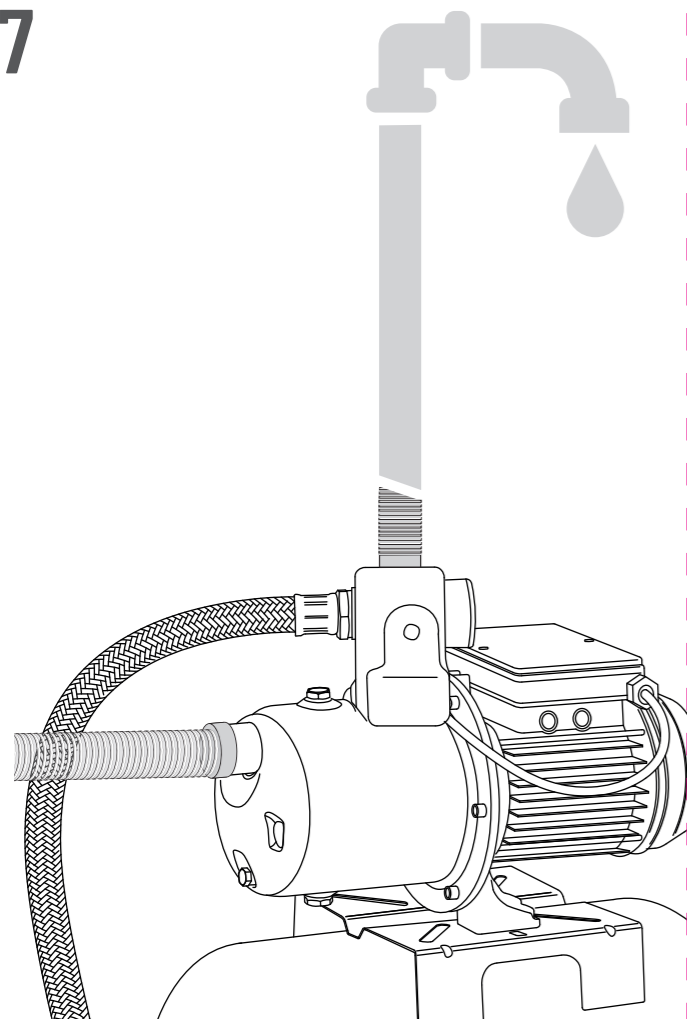

6

7

8 WATERPRESS INOX 1000 LOGIC DROP: