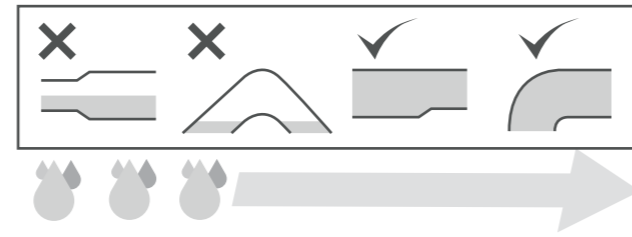

4a

4b

5

6

7

8 WATERPRESS INOX 1000 LOGIC DROP: