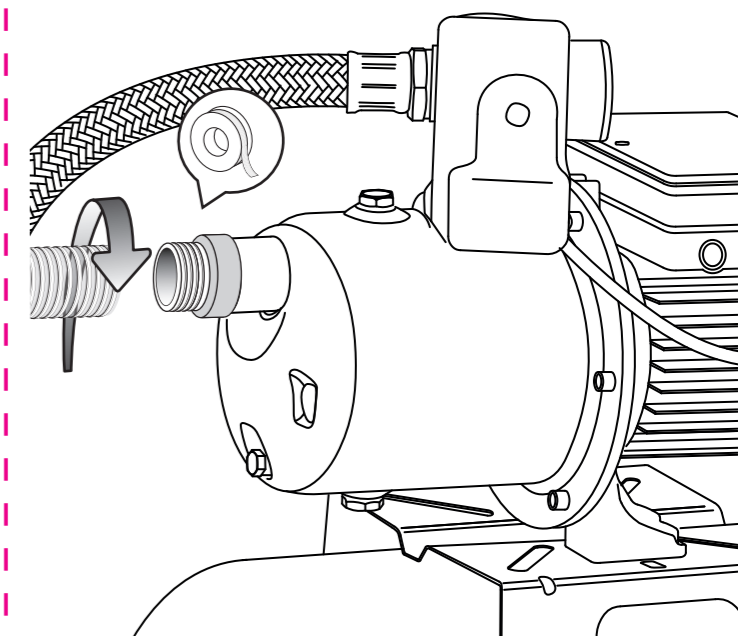

**PRESSURIZATION
AUTOMATIC PUMPS**

WATERPRESS 750
WATERPRESS 1000
WATERPRESS 1500
WATERPRESS INOX 1000
WATERPRESS INOX 1600
EVO-MULTIPRESS 340 SX LOGIC SAFE

GARDENPRESS 50L
EVO-MULTIPRESS 340
50 LOGIC SAFE

WATERPRESS 750 - WATERPRESS 1000 - WATERPRESS 1500
WATERPRESS INOX 1000 - WATERPRESS INOX 1600
WATERPRESS INOX 1000 LOGIC DROP - EVO-MULTIPRESS 340 SX LOGIC SAFE

EVO-MULTIPRESS 340 50 LOGIC SAFE - GARDENPRESS 50L

253PB990 10_2018

1a

1b

2

3