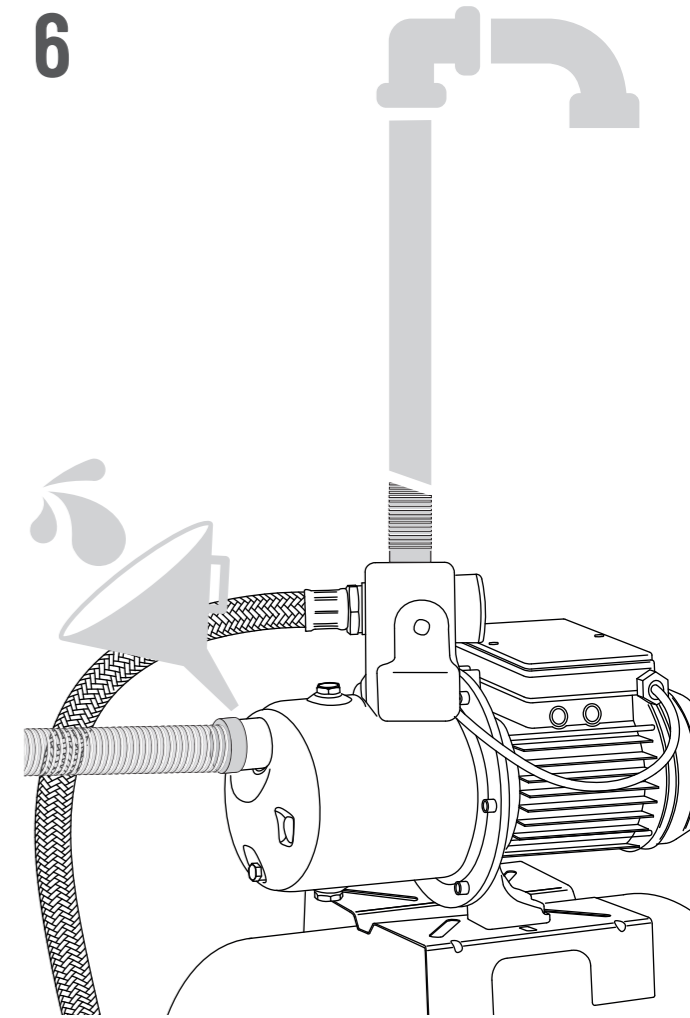

6

7

8 WATERPRESS INOX 1000 LOGIC DROP: