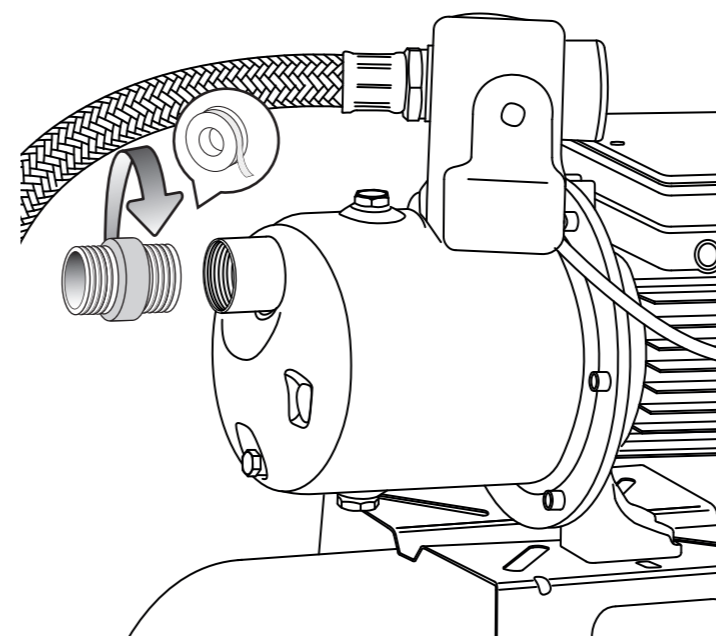

**PRESSURIZATION
AUTOMATIC PUMPS**

WATERPRESS 750
WATERPRESS 1000
WATERPRESS 1500
WATERPRESS INOX 1000
WATERPRESS INOX 1600
EVO-MULTIPRESS 340 SX LOGIC SAFE

GARDENPRESS 50L
EVO-MULTIPRESS 340
50 LOGIC SAFE

WATERPRESS 750 - WATERPRESS 1000 - WATERPRESS 1500
WATERPRESS INOX 1000 - WATERPRESS INOX 1600
WATERPRESS INOX 1000 LOGIC DROP - EVO-MULTIPRESS 340 SX LOGIC SAFE

EVO-MULTIPRESS 340 50 LOGIC SAFE - GARDENPRESS 50L

253PB990 10_2018

1a

1b

2

3