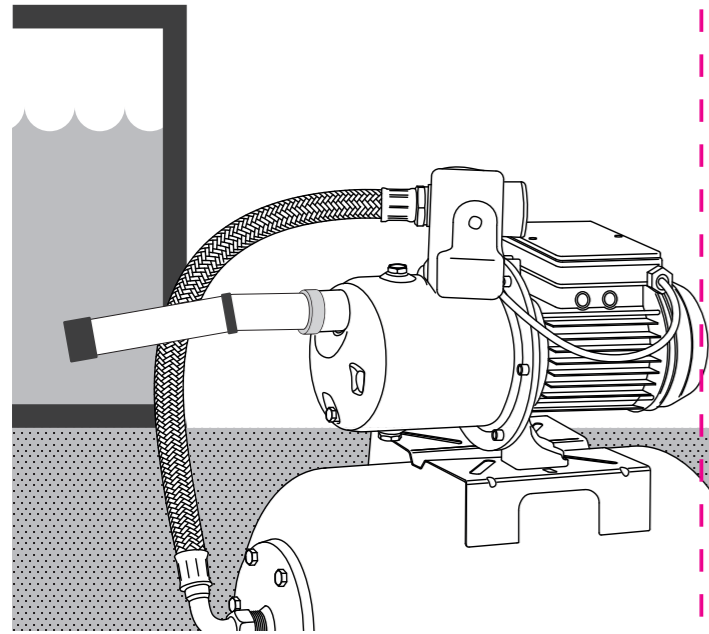

4a

4b

5

6

7

8 WATERPRESS INOX 1000 LOGIC DROP: