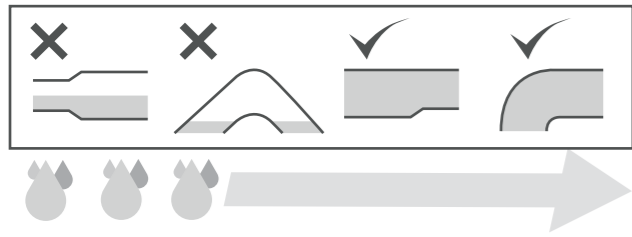

4a

4b

5

6

7

8 WATERPRESS INOX 1000 LOGIC DROP: