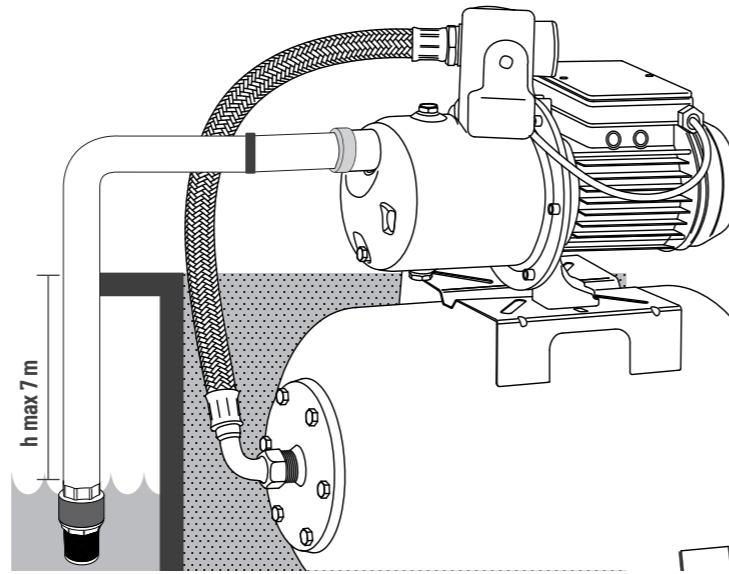

4a

4b

5

6

7

8 WATERPRESS INOX 1000 LOGIC DROP: