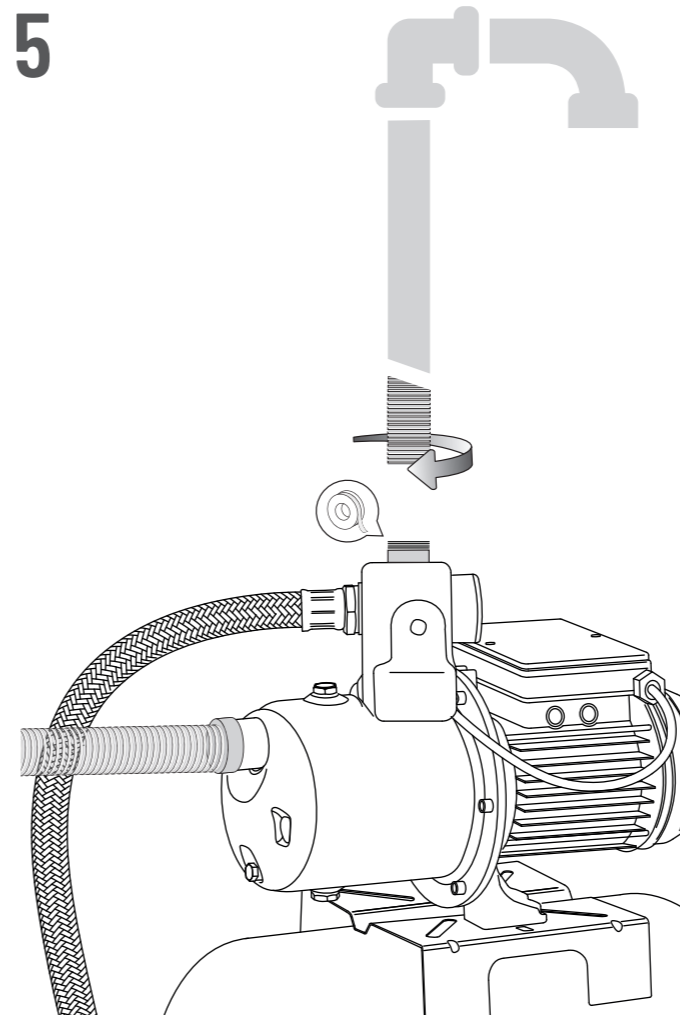

6

7

8 WATERPRESS INOX 1000 LOGIC DROP: