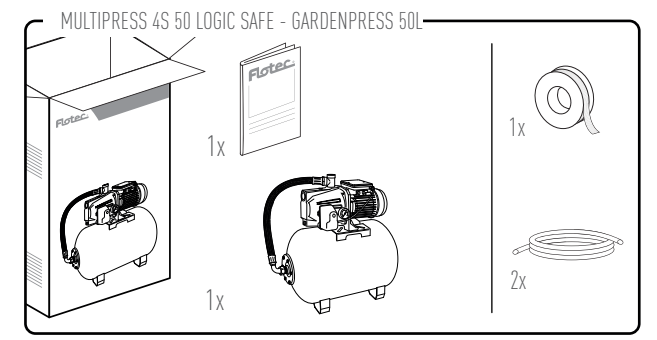

WATERPRESS 750
WATERPRESS 1000
WATERPRESS 1500
WATERPRESS INOX 1000
WATERPRESS INOX 1600
WATERPRESS INOX 1000 LOGIC DROP
MULTIPRESS 4SX LOGIC SAFE
GARDENPRESS 50L
MULTIPRESS 4S 50
LOGIC SAFE