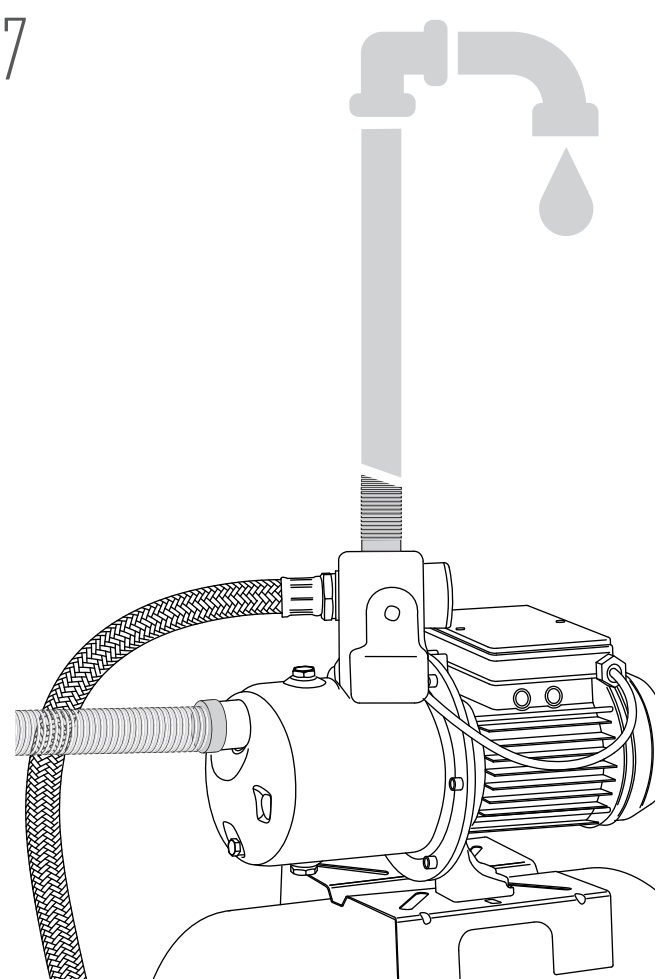

7

8 WATERPRESS INOX 1000 LOGIC DROP: