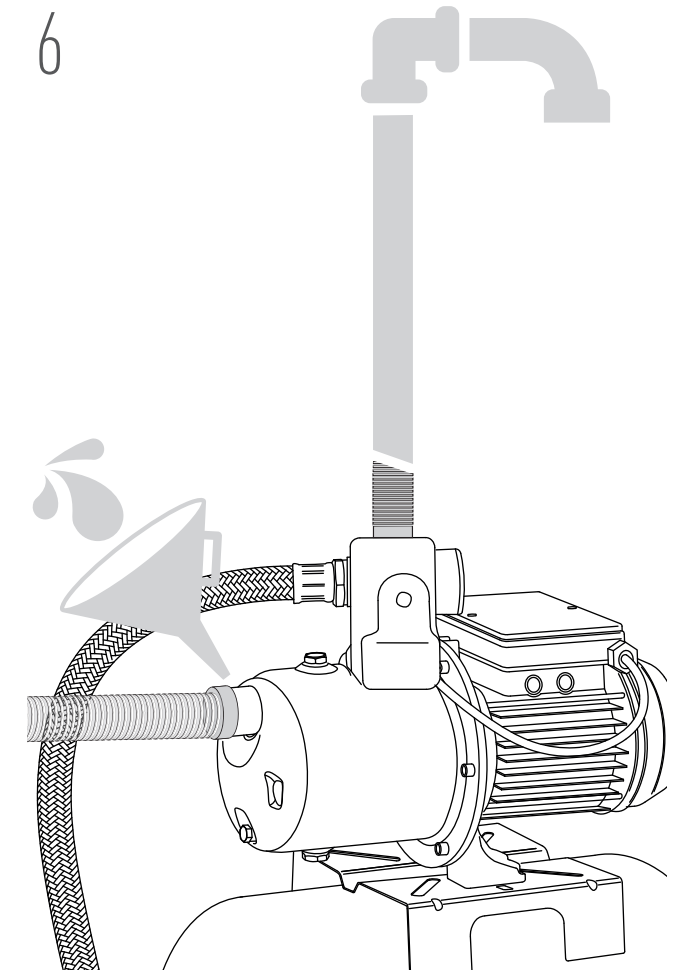

7

8 WATERPRESS INOX 1000 LOGIC DROP: