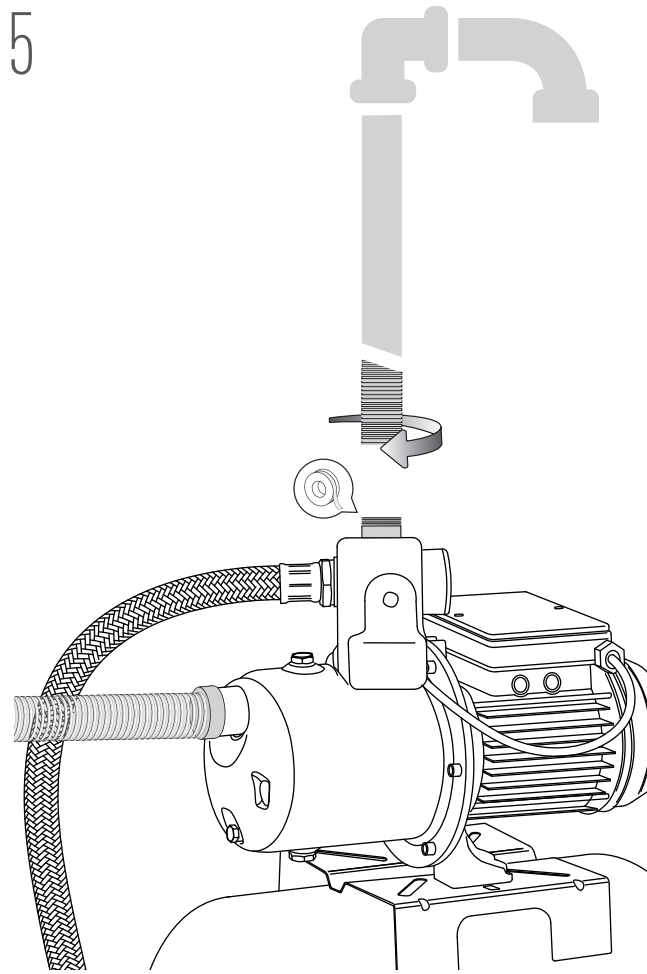

WATERPRESS 750
WATERPRESS 1000
WATERPRESS 1500
WATERPRESS INOX 1000
WATERPRESS INOX 1600
WATERPRESS INOX 1000 LOGIC DROP
MULTIPRESS 4SX LOGIC SAFE
GARDENPRESS 50L
MULTIPRESS 4S 50
LOGIC SAFE

253PB220_ed. 042015

1a

1b

2

3

4a

4b

5

6

7

8 WATERPRESS INOX 1000 LOGIC DROP: