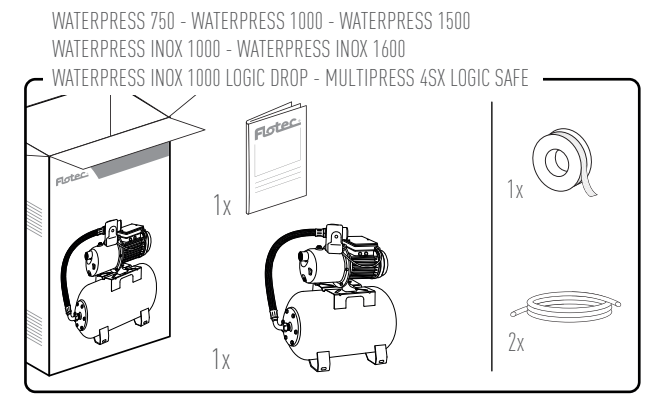

WATERPRESS 750
WATERPRESS 1000
WATERPRESS 1500
WATERPRESS INOX 1000
WATERPRESS INOX 1600
WATERPRESS INOX 1000 LOGIC DROP
MULTIPRESS 4SX LOGIC SAFE
GARDENPRESS 50L
MULTIPRESS 4S 50
LOGIC SAFE

253PB220_ed. 042015

7

8 WATERPRESS INOX 1000 LOGIC DROP: