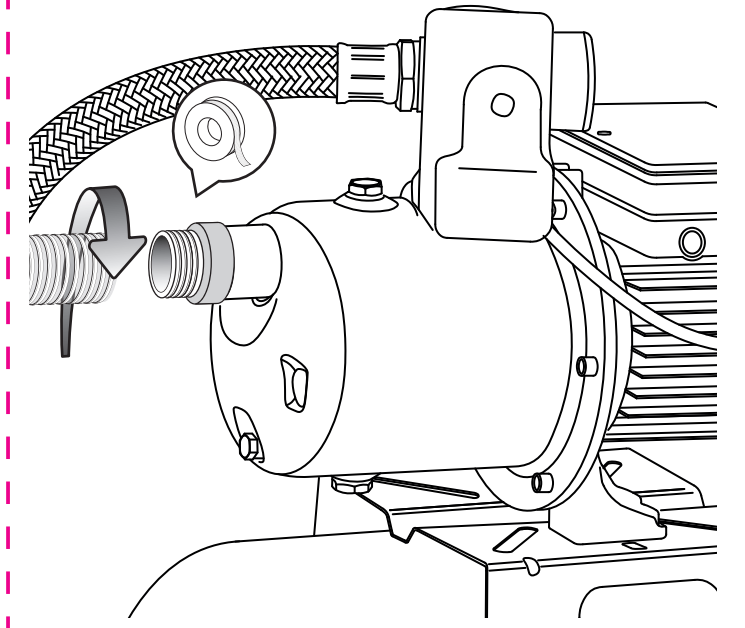

WATERPRESS 750
WATERPRESS 1000
WATERPRESS 1500
WATERPRESS INOX 1000
WATERPRESS INOX 1600
WATERPRESS INOX 1000 LOGIC DROP
MULTIPRESS 4SX LOGIC SAFE
GARDENPRESS 50L
MULTIPRESS 4S 50
LOGIC SAFE

253PB220_ed. 042015

1a

1b

2

3

4a

4b

5

6

7

8 WATERPRESS INOX 1000 LOGIC DROP: